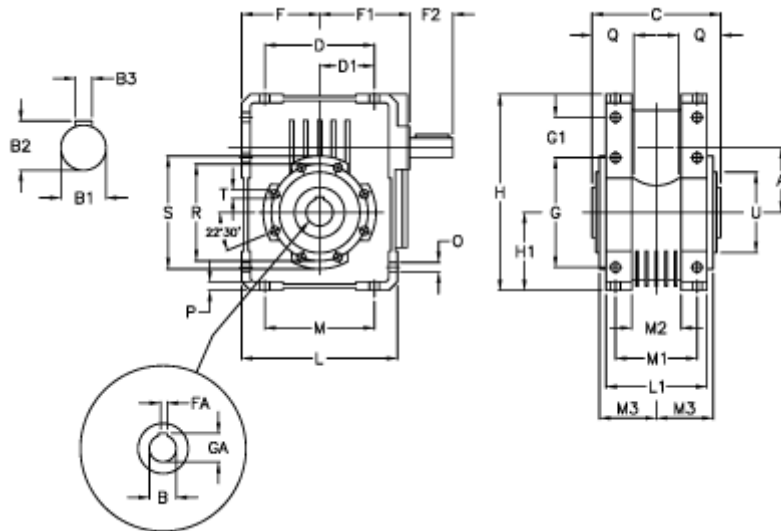

Article number: 3922086040700

Description: Worm gear with solid input shaft  
W 86U-40-HS unassembled

## Measures

A = 86.90	Description = W 86U-xx-HS	H = 245.5	O = 11.5
B = 35	F = 100.0	H1 = 100.0	P = 11
B1 = 25	F1 = 142.5	L = 200	Q = 45
B2 = 28.0	F2 = 50	L1 = 125	R = 130
B3 = 8	FA = 10	M = 144	S = 150
C = 140	G = 144	M1 = 101	T = M10x18
D = 144.0	G1 = 45.5	M2 = 57	U = 110
D1 = 72.0	GA = 38.3	M3 = 64.5	